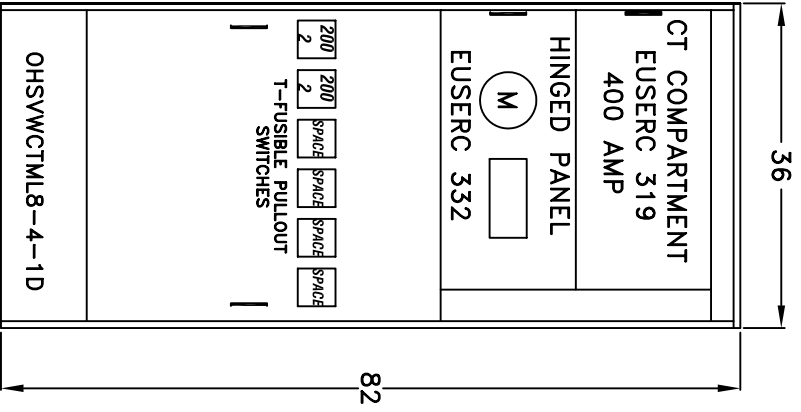

AIC: 100KAIC

*underground pull sections may be field installed either left or right
 meter sections may be field installed in any position*

PAD MT
 OVERHEAD FEED