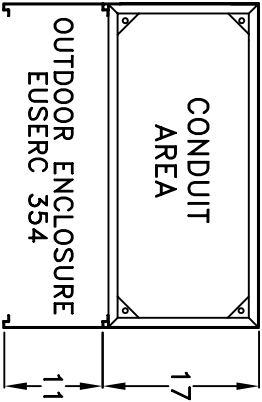

AIC: 100KAIC

*underground pull sections may be field installed either left or right
 meter sections may be field installed in any position*

PAD MT
 OVERHEAD FEED