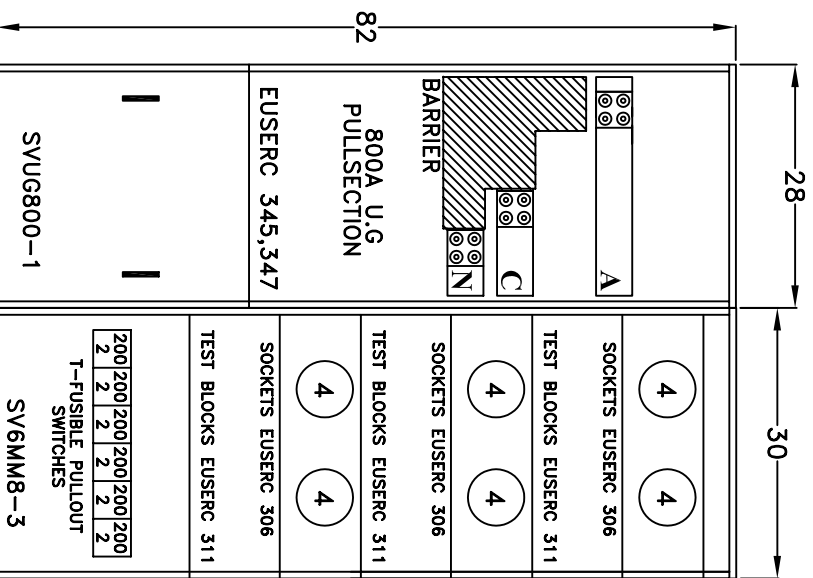

AIC: 100KAIC

*underground pull sections may be field installed either left or right
 meter sections may be field installed in any position*

NEMA 1
 PAD MOUNT
 UNDERGROUND FEED
 OVERHEAD LOADS

NEMA 1