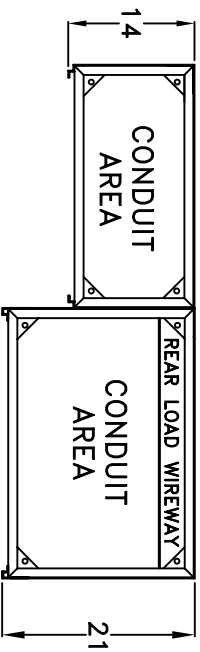

JOB ADDRESS: -

DATE:

CONTRACTOR:

DISTRIBUTOR:

P.O. NUMBER:

SVE S.O. #:

VOLTAGE: 120/240V 1PH/3W

UTILITY:

AIC: 100KAIC

*underground pull sections may be field installed either left or right
 meter sections may be field installed in any position*

NEMA 1
 PAD MOUNT
 UNDERGROUND FEED
 OVERHEAD LOADS

NEMA 1