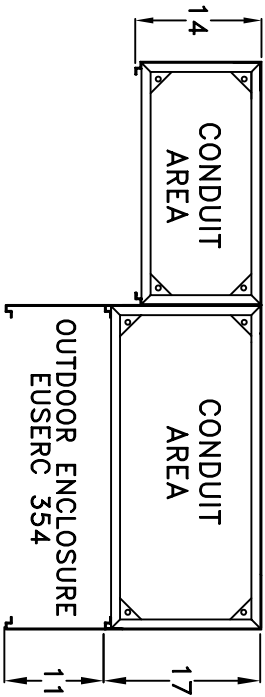

JOB ADDRESS: -

DATE:

CONTRACTOR:

DISTRIBUTOR:

P.O. NUMBER:

SVE S.O. #:

VOLTAGE: 120/240V 1PH/3W

UTILITY:

AIC: 100KAIC

*underground pull sections may be field installed either left or right
 meter sections may be field installed in any position*

PAD MOUNT
 UNDERGROUND FEED

BOLTSWITCH GAT. NO. T227
 800 AMP, 240 VAC BOLTED
 PRESSURE CONTACT SWITCH
 (FUSES NOT INCLUDED)

T-FUSIBLE PULLOUT
 SWITCHES

SVWCTS8-6-1D