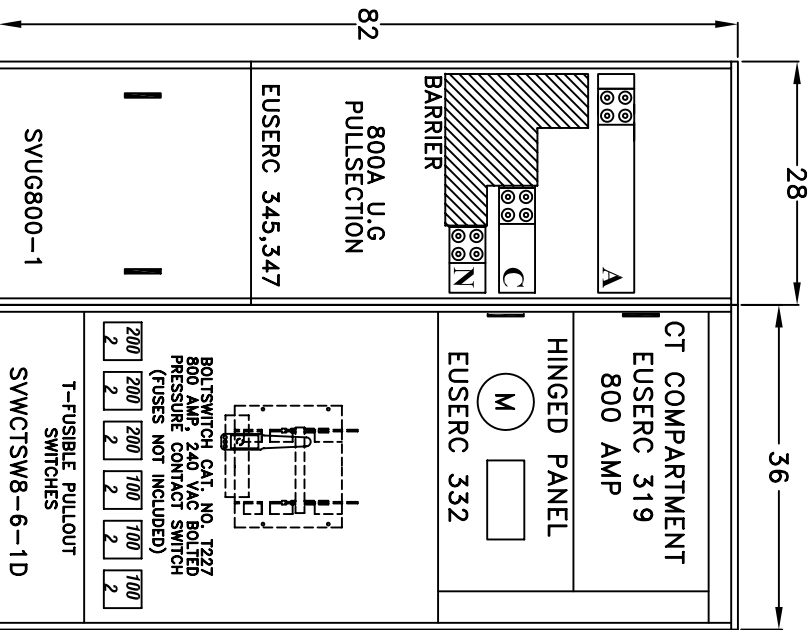

AIC: 100KAIC

*underground pull sections may be field installed either left or right
 meter sections may be field installed in any position*

PAD MOUNT
 UNDERGROUND FEED

BOLTSWITCH GAT. NO. T227
 800 AMP, 240 VAC BOLTED
 PRESSURE CONTACT SWITCH
 (FUSES NOT INCLUDED)