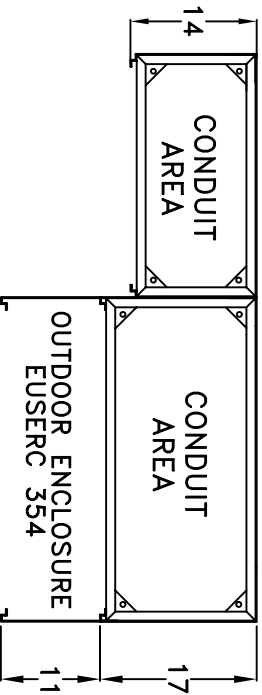

JOB ADDRESS: -

DATE:

CONTRACTOR: -

DISTRIBUTOR:
 P.O. NUMBER:
 SVE S.O. #:
 VOLTAGE: 480/277V 3PH 4W

UTILITY:
 AIC: 100KAIC

*underground pull sections may be field installed either left or right
 meter sections may be field installed in any position*

*BOLTSWITCH™ CAT. NO. 1367
 800 AMP 480 VAC BOLTED
 PRESSURE CONTACT SWITCH
 (FUSES NOT INCLUDED)

PAD MOUNT
 UNDERGROUND FEED