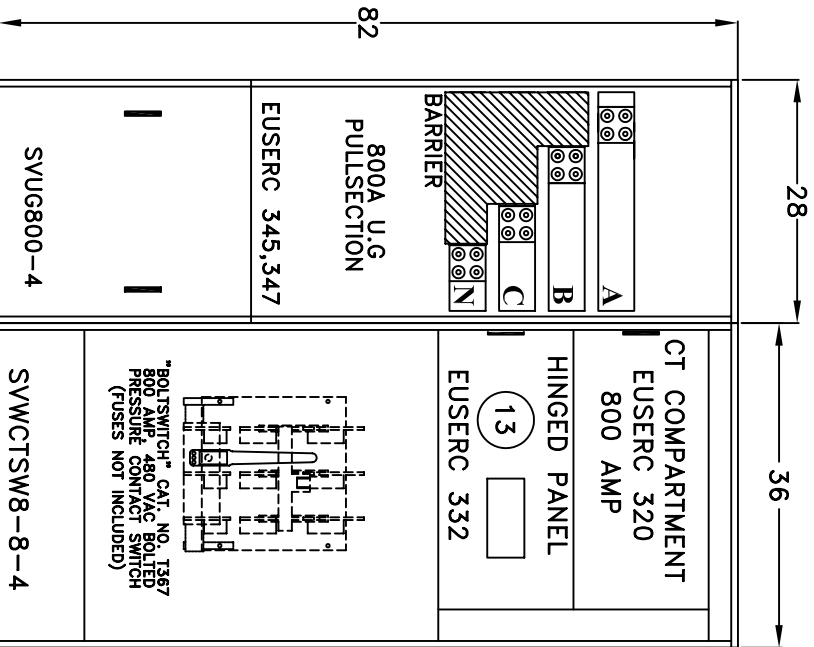

JOB ADDRESS: -

DATE:

CONTRACTOR: -

DISTRIBUTOR:
 P.O. NUMBER:
 SVE S.O. #:
 VOLTAGE: 480/277V 3PH 4W

UTILITY:
 AIC: 100KAIC

*underground pull sections may be field installed either left or right
 meter sections may be field installed in any position*

*BOLTSWITCH™ CAT. NO. 1367
 800 AMP 480 VAC BOLTED
 PRESSURE CONTACT SWITCH
 (FUSES NOT INCLUDED)

PAD MOUNT
 UNDERGROUND FEED