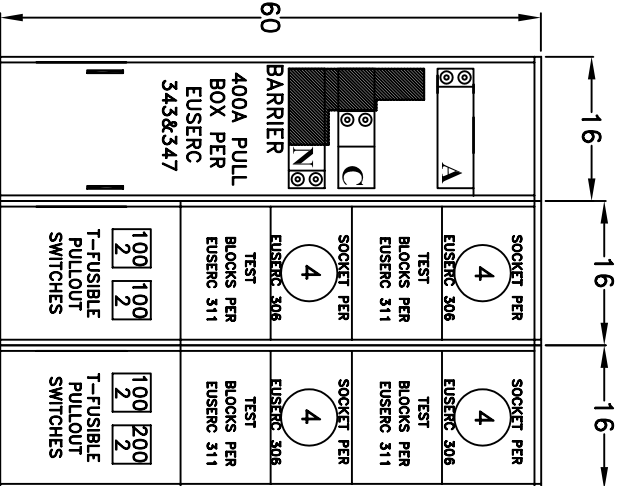

AIC: 100K

*underground pull sections may be field installed either left or right
 meter sections may be field installed in any position*

WALL MOUNT
 UNDERGROUND FEED

SVWSM11-1 SVWSM12-1

SVPB400-1