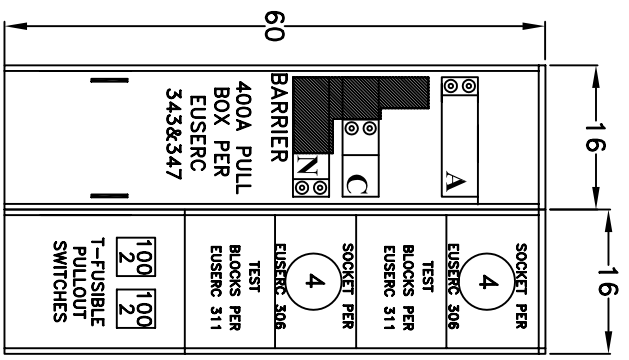

AIC: 100K

*underground pull sections may be field installed either left or right
 meter sections may be field installed in any position*

WALL MOUNT
 UNDERGROUND FEED

SVPB400-1

SWWSM11-1