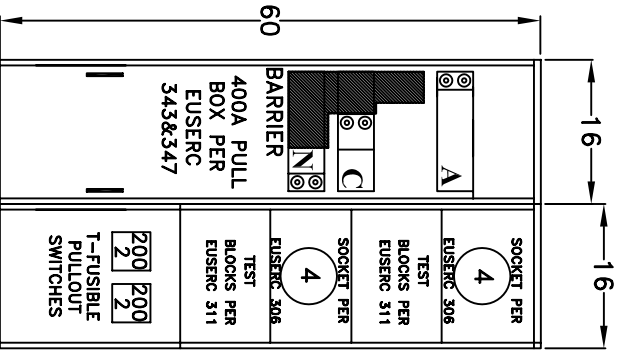

AIC: 100K

*underground pull sections may be field installed either left or right
 meter sections may be field installed in any position*

SVWSM22-1

SVPB400-1

WALL MOUNT
 UNDERGROUND FEED