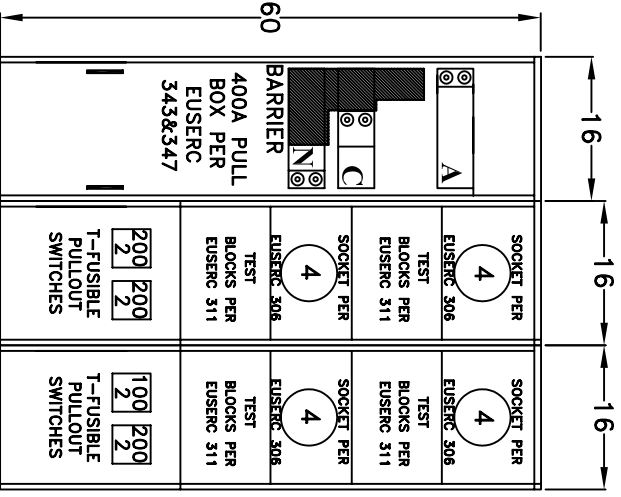

AIC: 100K

*underground pull sections may be field installed either left or right
 meter sections may be field installed in any position*

WALL MOUNT
 UNDERGROUND FEED

SVPB400-1

SWWSM22-1

SWWSM12-1