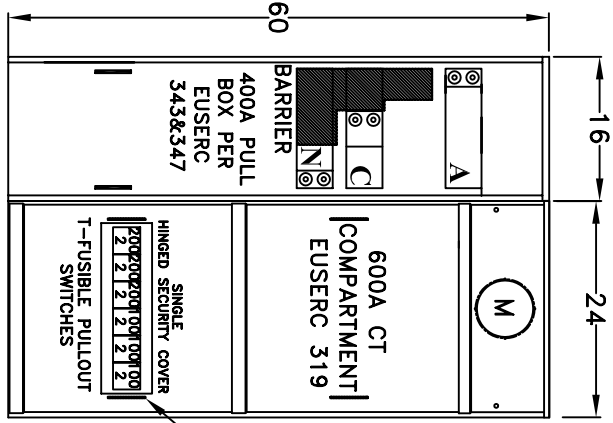

AIC: 100KAIC

*underground pull sections may be field installed either left or right
 meter sections may be field installed in any position*

NOTES:
 CUSTOM UNIT WITH 6-2POLE T-FUSIBLE PULLOUTS
 ONE HINGED SECURITY COVER OVER PULLOUTS