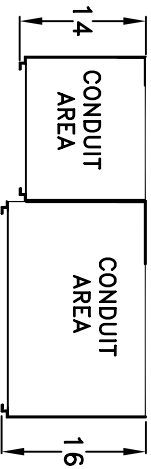

JOB ADDRESS: -

DATE:

CONTRACTOR:

DISTRIBUTOR:

P.O. NUMBER:

SVE S.O. #:

VOLTAGE: 120/240V 1PH/3W

UTILITY:

AIC: 100KAIC

*underground pull sections may be field installed either left or right
 meter sections may be field installed in any position*

NOTES:
 CUSTOM UNIT WITH 6-2POLE T-FUSIBLE PULLOUTS
 ONE HINGED SECURITY COVER OVER PULLOUTS