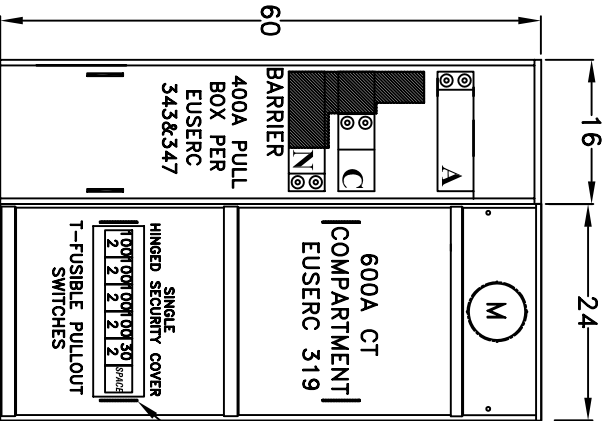

AIC: 100KAIC

*underground pull sections may be field installed either left or right
 meter sections may be field installed in any position*

NOTES:
 CUSTOM UNIT WITH 6-2POLE T-FUSIBLE PULLOUTS
 ONE HINGED SECURITY COVER OVER PULLOUTS