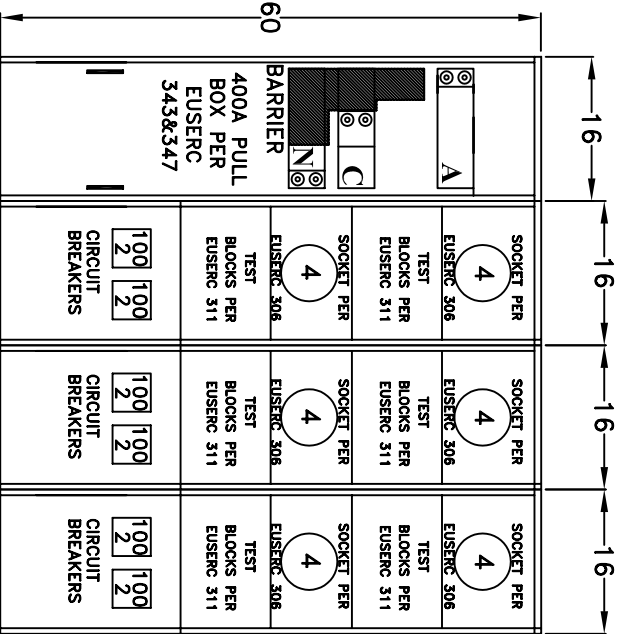

JOB ADDRESS: -

DATE:

CONTRACTOR:

DISTRIBUTOR:

P.O. NUMBER:

SVE S.O. #:

VOLTAGE: 120/240V 1PH/3W

UTILITY:

AIC: Determined by disconnects

*underground pull sections may be field installed either left or right
 meter sections may be field installed in any position*

SVWSM11-1

SVWSM11-1

SVWSM11-1

SVPB400-1

WALL MOUNT