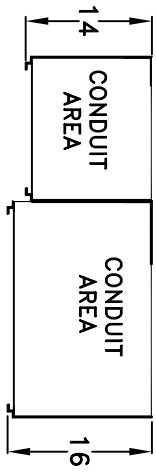

JOB ADDRESS: -

DATE:

CONTRACTOR:

DISTRIBUTOR:

P.O. NUMBER:

SVE S.O. #:

VOLTAGE: 120/240V 1PH/3W

UTILITY:

AIC: 100KAIC

*underground pull sections may be field installed either left or right
 meter sections may be field installed in any position*

NOTES:
 CUSTOM UNIT WITH 6-2POLE T-FUSIBLE PULLOUTS
 ONE HINGED SECURITY COVER OVER PULLOUTS