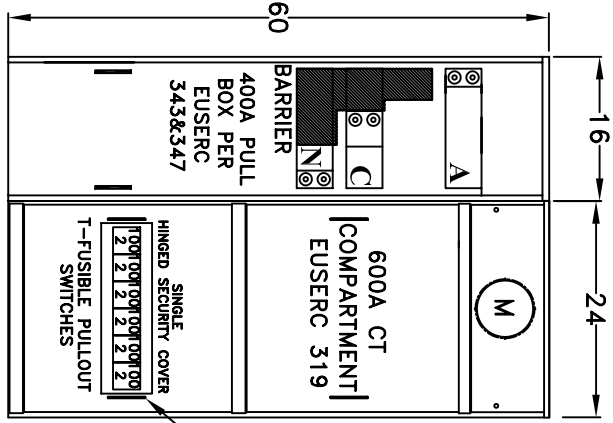

AIC: 100KAIC

*underground pull sections may be field installed either left or right
 meter sections may be field installed in any position*

NOTES:
 CUSTOM UNIT WITH 6-2POLE T-FUSIBLE PULLOUTS
 ONE HINGED SECURITY COVER OVER PULLOUTS