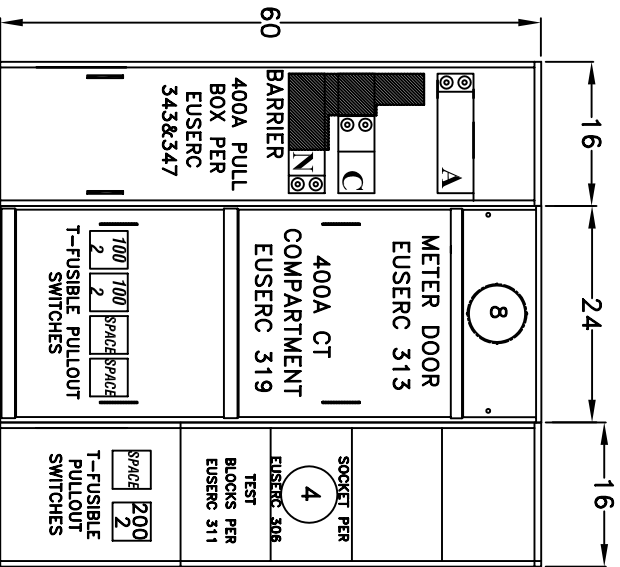

JOB ADDRESS: -

DATE:

CONTRACTOR:

DISTRIBUTOR:

P.O. NUMBER:

SVE S.O. #:

VOLTAGE: 120/240V 1PH/3W

UTILITY:

AIC: 100K

*underground pull sections may be field installed either left or right
 meter sections may be field installed in any position*

WALL MOUNT
 UNDERGROUND FEED