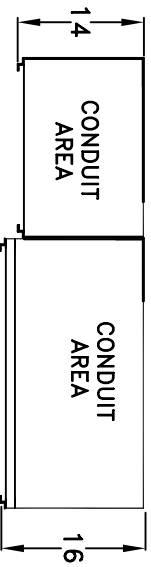

JOB ADDRESS: -

DATE:

CONTRACTOR: -

DISTRIBUTOR: -

P.O. NUMBER: -

SVE S.O. #: -

VOLTAGE: 208/120V 3PH/4W 400AMP

UTILITY:
 AIC: 100KAIC

*underground pull sections may be field installed either left or right
 meter sections may be field installed in any position*

WALL MOUNT
 UNDERGROUND FEED

SVPB400-3

SVWCTML400-3D