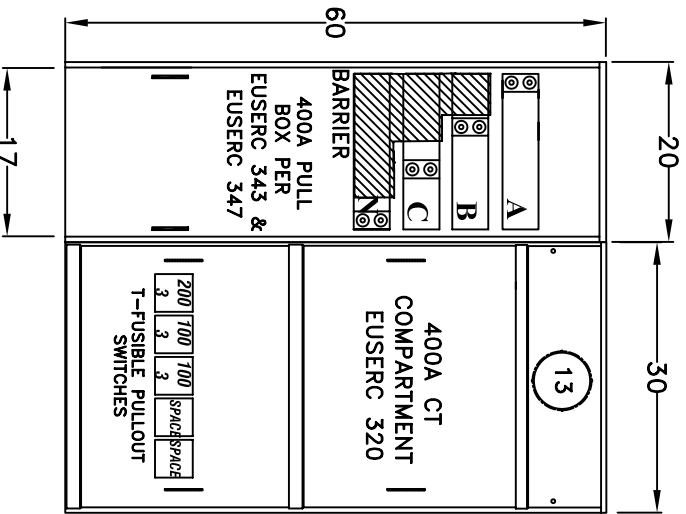

JOB ADDRESS: -

DATE:

CONTRACTOR: -

DISTRIBUTOR: -

P.O. NUMBER: -

SVE S.O. #: -

VOLTAGE: 208/120V 3PH/4W 400AMP

UTILITY:
 AIC: 100KAIC

*underground pull sections may be field installed either left or right
 meter sections may be field installed in any position*

WALL MOUNT
 UNDERGROUND FEED

SVPB400-3

SVWCTML400-3D