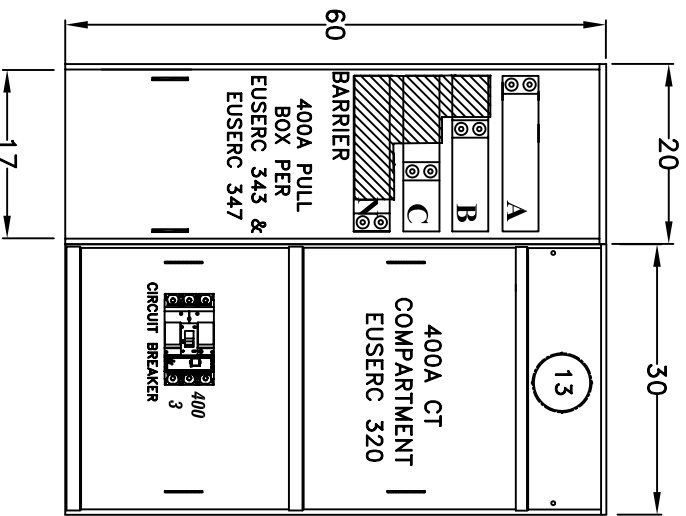

AIC: 100K (Determined by disconnects)

*underground pull sections may be field installed either left or right
 meter sections may be field installed in any position*

WALL MOUNT
 UNDERGROUND FEED

SVPB400-3