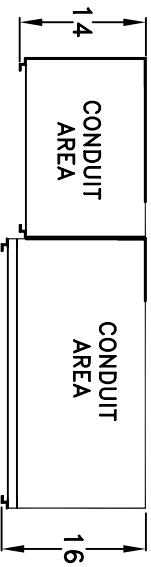

JOB ADDRESS: -

DATE:

CONTRACTOR: -

DISTRIBUTOR: -

P.O. NUMBER: -

SVE S.O. #: -

VOLTAGE: 208/120V 3PH/4W 400AMP

UTILITY:

AIC: 100K (Determined by disconnects)

*underground pull sections may be field installed either left or right
 meter sections may be field installed in any position*

WALL MOUNT
 UNDERGROUND FEED

SVPB400-3