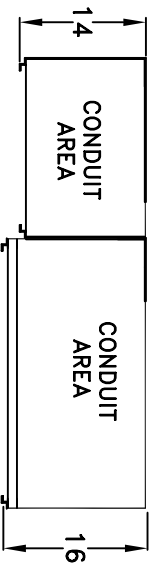

JOB ADDRESS: -

DATE:

CONTRACTOR:

DISTRIBUTOR:

P.O. NUMBER:

SVE S.O. #:

VOLTAGE: 208/120V 3PH/4W 400AMP

UTILITY:

AIC: 100KAIC

*underground pull sections may be field installed either left or right
 meter sections may be field installed in any position*

WALL MOUNT
 UNDERGROUND FEED

SVPB400-3

SVWCTML400-3D