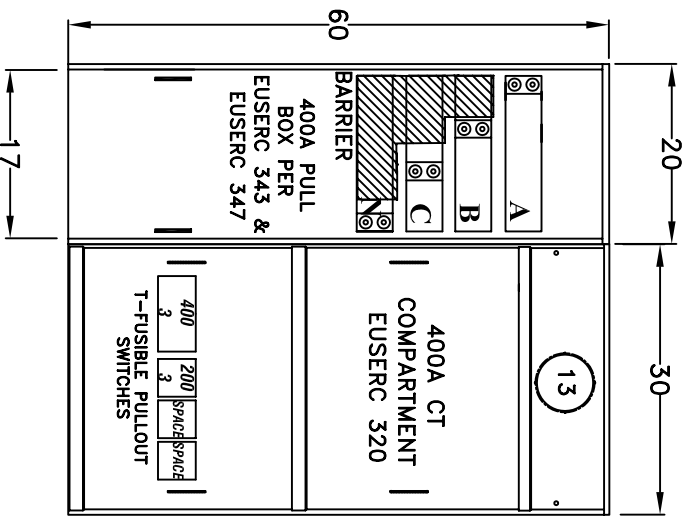

JOB ADDRESS: -

DATE:

CONTRACTOR:

DISTRIBUTOR:

P.O. NUMBER:

SVE S.O. #:

VOLTAGE: 208/120V 3PH/4W 400AMP

UTILITY:

AIC: 100KAIC

*underground pull sections may be field installed either left or right
 meter sections may be field installed in any position*

WALL MOUNT
 UNDERGROUND FEED

SVPB400-3

SVWCTML400-3D