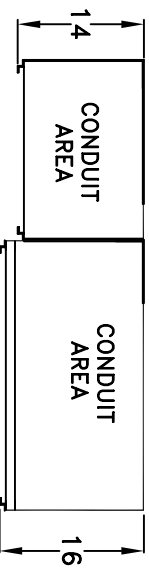

JOB ADDRESS: -

DATE:

CONTRACTOR: -

DISTRIBUTOR: -

P.O. NUMBER: -

SVE S.O. #: -

VOLTAGE: 208/120V 3PH/4W 400AMP

UTILITY:

AIC: 100K (Determined by disconnects)

*underground pull sections may be field installed either left or right
 meter sections may be field installed in any position*

WALL MOUNT
 UNDERGROUND FEED

SVPB400-3