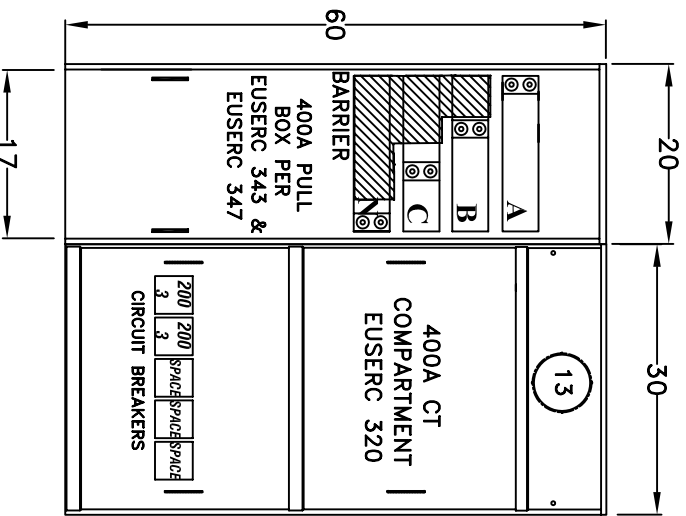

JOB ADDRESS: -

DATE:

CONTRACTOR: -

DISTRIBUTOR: -

P.O. NUMBER: -

SVE S.O. #: -

VOLTAGE: 208/120V 3PH/4W 400AMP

UTILITY:

AIC: 100K (Determined by disconnects)

*underground pull sections may be field installed either left or right
 meter sections may be field installed in any position*

WALL MOUNT
 UNDERGROUND FEED

SVPB400-3