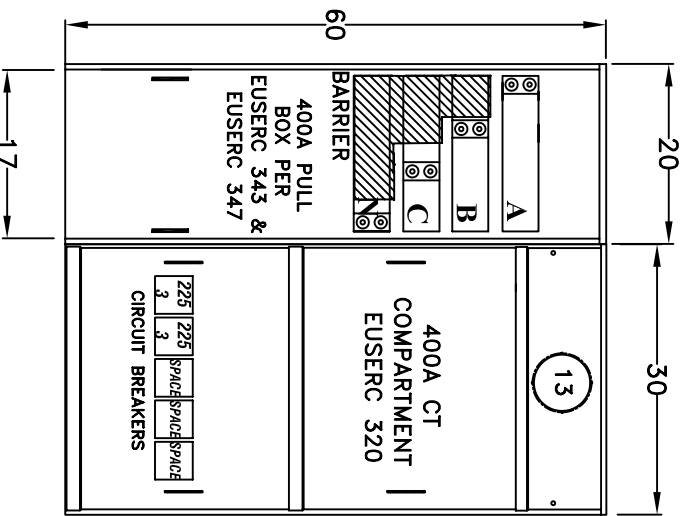

JOB ADDRESS: -

DATE:

CONTRACTOR: -

DISTRIBUTOR: -

P.O. NUMBER: -

SVE S.O. #: -

VOLTAGE: 208/120V 3PH/4W 400AMP

UTILITY:

AIC: 100K (Determined by disconnects)

*underground pull sections may be field installed either left or right
 meter sections may be field installed in any position*

WALL MOUNT
 UNDERGROUND FEED

SVPB400-3 SVWCTML400-3D