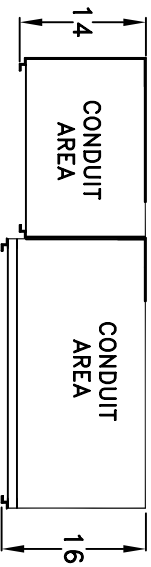

JOB ADDRESS: -

DATE:

CONTRACTOR: -

DISTRIBUTOR: -

P.O. NUMBER: -

SVE S.O. #: -

VOLTAGE: 208/120V 3PH/4W 400AMP

UTILITY:

AIC: 100K (Determined by disconnects)

*underground pull sections may be field installed either left or right
 meter sections may be field installed in any position*

WALL MOUNT
 UNDERGROUND FEED

SVPB400-3 SVWCTML400-3D