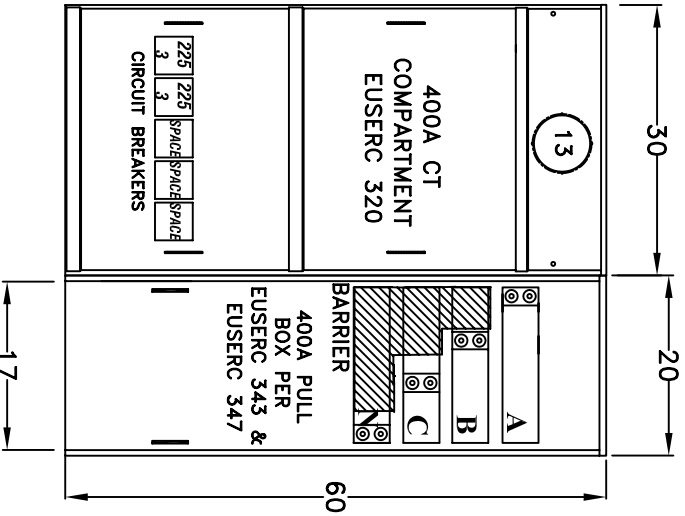

JOB ADDRESS: -

DATE:

CONTRACTOR:

DISTRIBUTOR:

P.O. NUMBER:

SVE S.O. #:

VOLTAGE: 208/120V 3PH/4W 400AMP

UTILITY:

AIC: 100K (Determined by disconnects)

*underground pull sections may be field installed either left or right
 meter sections may be field installed in any position*

SVWCTML400-3D

SVPB400-3

WALL MOUNT

UNDERGROUND FEED