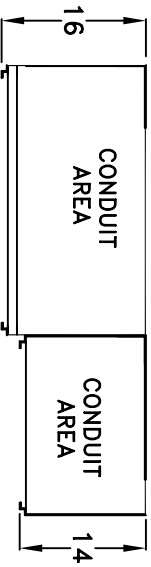

JOB ADDRESS: -

DATE:

CONTRACTOR:

DISTRIBUTOR:

P.O. NUMBER:

SVE S.O. #:

VOLTAGE: 208/120V 3PH/4W 400AMP

UTILITY:

AIC: 100K (Determined by disconnects)

*underground pull sections may be field installed either left or right
 meter sections may be field installed in any position*

SVWCTML400-3D

SVPB400-3

WALL MOUNT

UNDERGROUND FEED