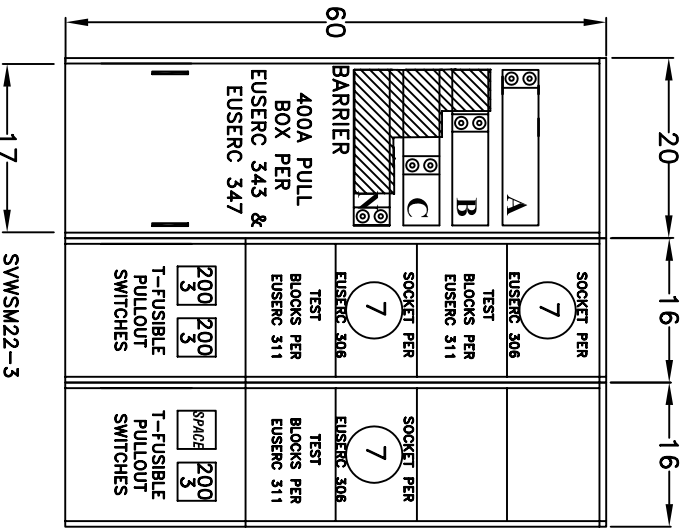

JOB ADDRESS: -

DATE:

CONTRACTOR:

DISTRIBUTOR:

P.O. NUMBER:

SVE S.O. #:

VOLTAGE: 208/120V 3PH/4W 400AMP

UTILITY:

AIC: 100KAIC

*underground pull sections may be field installed either left or right
 meter sections may be field installed in any position*

WALL MOUNT
 UNDERGROUND FEED

SVPB400-3

SWSMO2-3