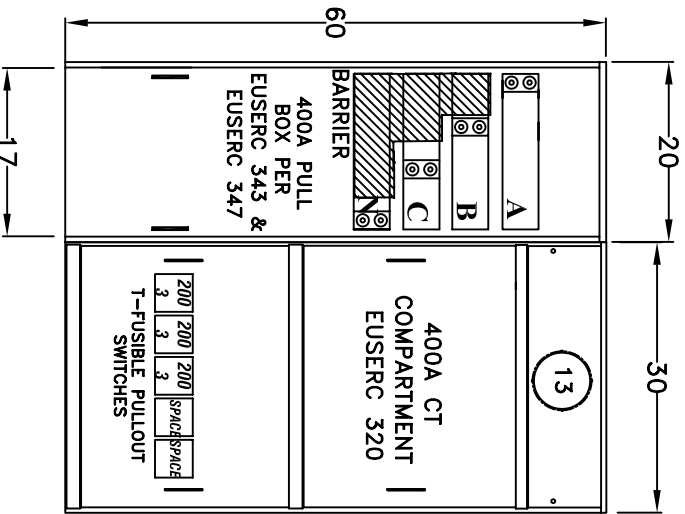

JOB ADDRESS: -

DATE:

CONTRACTOR: -

DISTRIBUTOR: -

P.O. NUMBER: -

SVE S.O. #: -

VOLTAGE: 208/120V 3PH/4W 400AMP

UTILITY:
 AIC: 100KAIC

*underground pull sections may be field installed either left or right
 meter sections may be field installed in any position*

WALL MOUNT
 UNDERGROUND FEED

SVPB400-3

SVWCTML400-3D