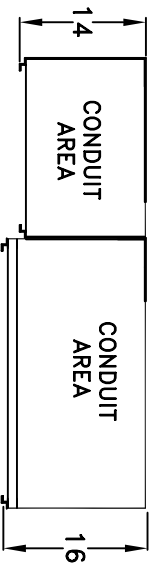

JOB ADDRESS: -

DATE:

CONTRACTOR: -

DISTRIBUTOR: -

P.O. NUMBER: -

SVE S.O. #: -

VOLTAGE: 208/120V 3PH/4W 400AMP

UTILITY:
 AIC: 100KAIC

*underground pull sections may be field installed either left or right
 meter sections may be field installed in any position*

WALL MOUNT
 UNDERGROUND FEED

SVPB400-3

SVWCTML400-3D