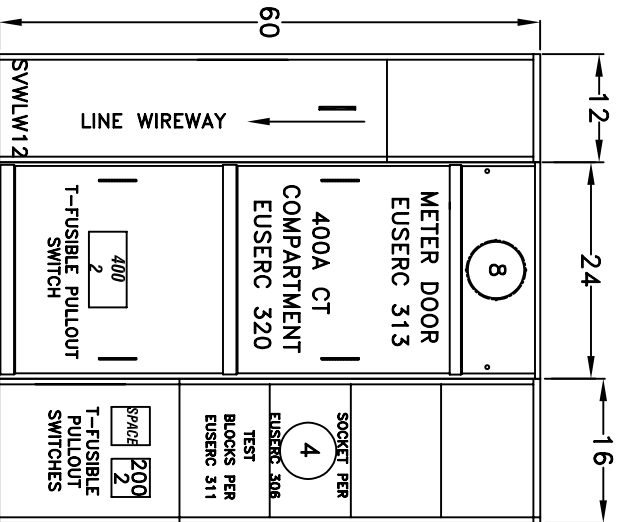

AIC: 100KAIC

*underground pull sections may be field installed either left or right
 meter sections may be field installed in any position*

WALL MT
 OVERHEAD FEED