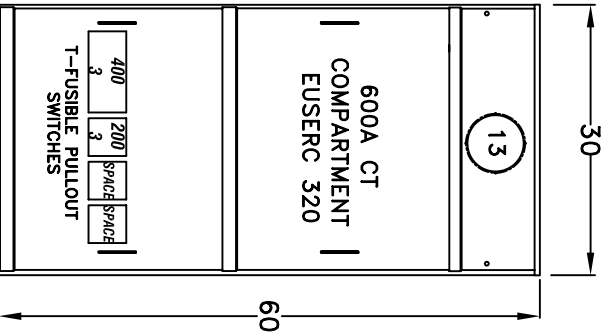

JOB ADDRESS: -

DATE:

CONTRACTOR:

DISTRIBUTOR:

P.O. NUMBER:

SVE S.O. #:

VOLTAGE: 240/120V DELTA 3PH/4W 600AMP

UTILITY:

AIC: 100KAIC

*underground pull sections may be field installed either left or right
 meter sections may be field installed in any position*

WALL MT
 OVERHEAD FEED

OHSVWCTML600-13D