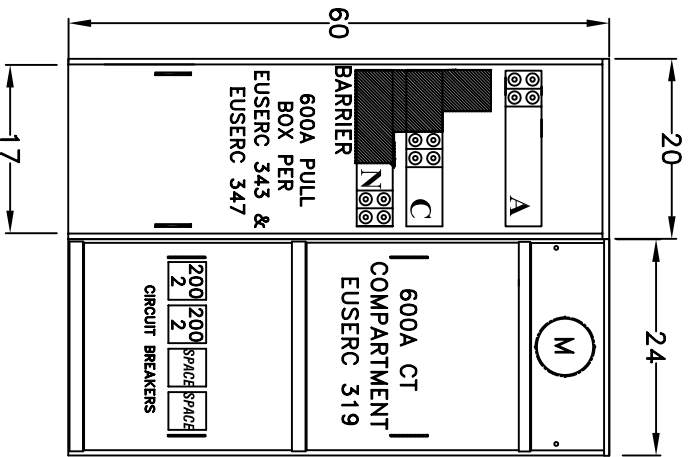

AIC: 100K (Determined by disconnects)

*underground pull sections may be field installed either left or right
 meter sections may be field installed in any position*

WALL MT
 UNDERGROUND FEED

SVPB600-1

SVWCTML600-1D