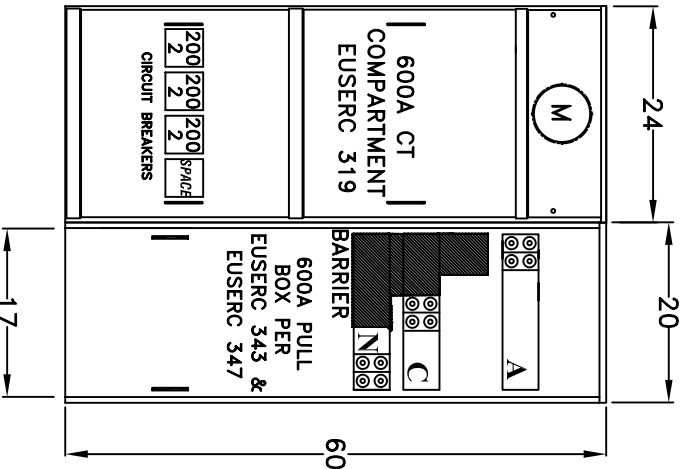

AIC: 100K (Determined by disconnects)

*underground pull sections may be field installed either left or right
 meter sections may be field installed in any position*

SVWCTML600-1D SVPB600-1

WALL MT
 UNDERGROUND FEED