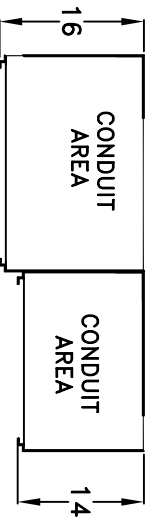

JOB ADDRESS: -

DATE:

CONTRACTOR:

DISTRIBUTOR:

P.O. NUMBER

SVE S.O. #:

VOLTAGE: 120/240V 1PH/3W

UTILITY:

AIC: 100K (Determined by disconnects)

*underground pull sections may be field installed either left or right
 meter sections may be field installed in any position*

SVWCTML600-1D SVPB600-1

WALL MT
 UNDERGROUND FEED