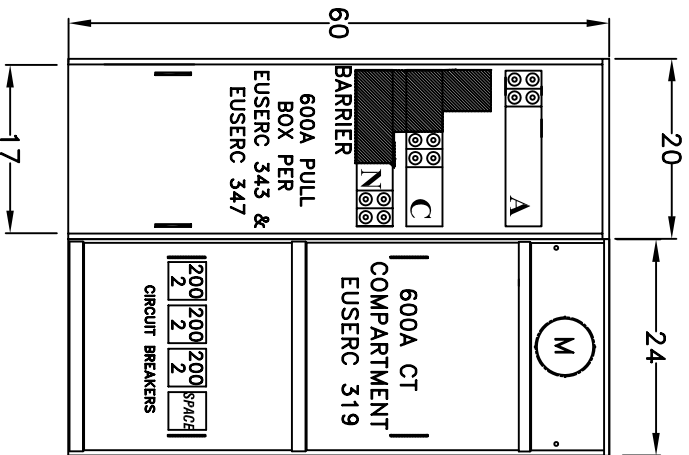

AIC: 100K (Determined by disconnects)

*underground pull sections may be field installed either left or right
 meter sections may be field installed in any position*

WALL MT
 UNDERGROUND FEED

SVPB600-1

SVWCTML600-1D