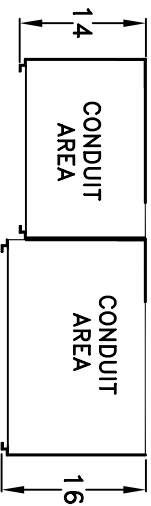

JOB ADDRESS: -

DATE:

CONTRACTOR:

DISTRIBUTOR:

P.O. NUMBER

SYE S.O. #:

VOLTAGE: 120/240V 1PH/3W

UTILITY:

AIC: 100K (Determined by disconnects)

*underground pull sections may be field installed either left or right
 meter sections may be field installed in any position*

WALL MT
 UNDERGROUND FEED

SVPB600-1

SVWCTML600-1D