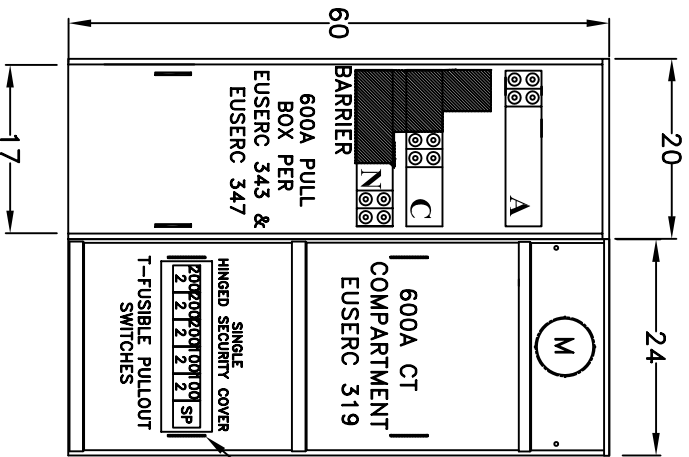

AIC: 100KAIC

*underground pull sections may be field installed either left or right
 meter sections may be field installed in any position*

NOTES:
 CUSTOM UNIT WITH 6-2POLE T-FUSIBLE PULLOUTS
 ONE HINGED SECURITY COVER OVER PULLOUTS