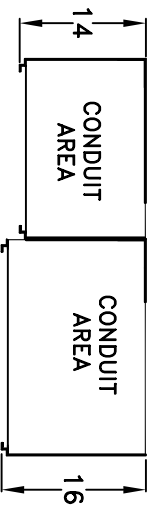

JOB ADDRESS: -

DATE:

CONTRACTOR:

DISTRIBUTOR:

P.O. NUMBER

SVE S.O. #:

VOLTAGE: 120/240V 1PH/3W

UTILITY:

AIC: 100KAIC

*underground pull sections may be field installed either left or right
 meter sections may be field installed in any position*

NOTES:
 CUSTOM UNIT WITH 6-2POLE T-FUSIBLE PULLOUTS
 ONE HINGED SECURITY COVER OVER PULLOUTS