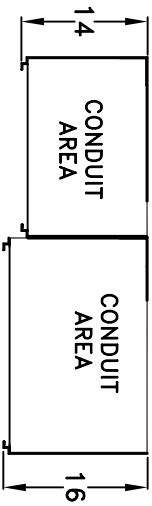

JOB ADDRESS: -

DATE:

CONTRACTOR:

DISTRIBUTOR:

P.O. NUMBER

SVE S.O. #:

VOLTAGE: 120/240V 1PH/3W

UTILITY:

AIC: 100KAIC

SVPB600-1

SWCTML600-1D

*underground pull sections may be field installed either left or right
 meter sections may be field installed in any position*

WALL MT
 UNDERGROUND FEED