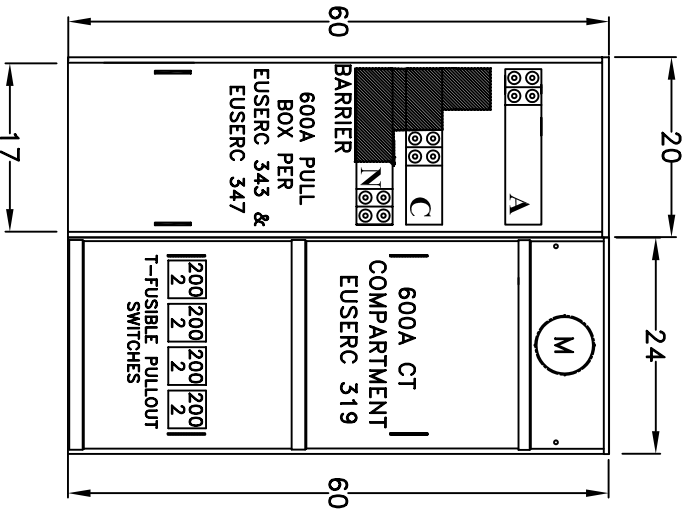

AIC: 100KAIC

SVPB600-1

SWCTML600-1D

*underground pull sections may be field installed either left or right
 meter sections may be field installed in any position*

WALL MT
 UNDERGROUND FEED