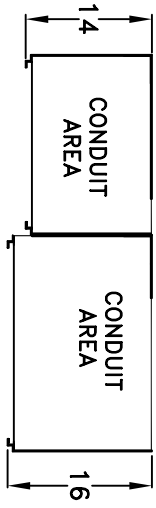

JOB ADDRESS: -

DATE:

CONTRACTOR:

DISTRIBUTOR:

P.O. NUMBER

SVE S.O. #:

VOLTAGE: 120/240V 1PH/3W

UTILITY:

AIC: 100KAIC

*underground pull sections may be field installed either left or right
 meter sections may be field installed in any position*

NOTES:
 CUSTOM UNIT WITH 6-2POLE T-FUSIBLE PULLOUTS
 ONE HINGED SECURITY COVER OVER PULLOUTS