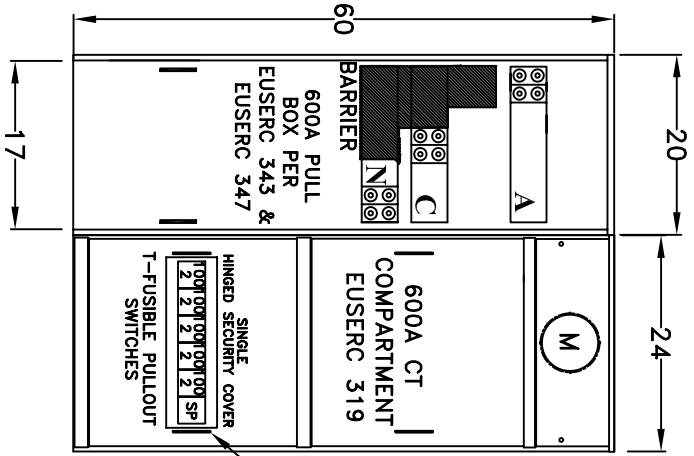

AIC: 100KAIC

*underground pull sections may be field installed either left or right
 meter sections may be field installed in any position*

NOTES:
 CUSTOM UNIT WITH 6-2POLE T-FUSIBLE PULLOUTS
 ONE HINGED SECURITY COVER OVER PULLOUTS