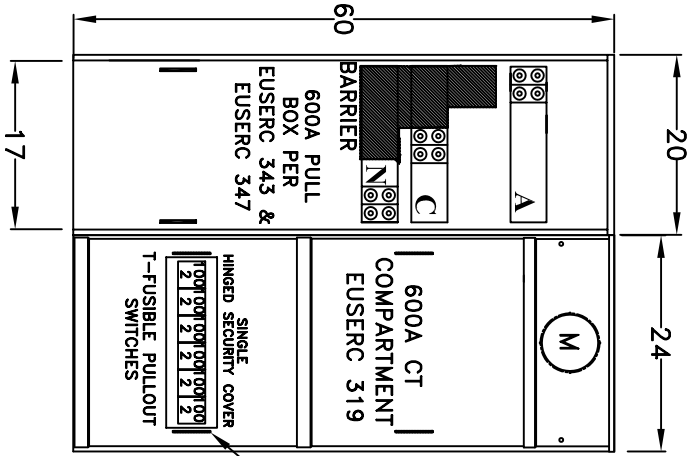

AIC: 100KAIC

*underground pull sections may be field installed either left or right
 meter sections may be field installed in any position*

NOTES:
 CUSTOM UNIT WITH 6-2POLE T-FUSIBLE PULLOUTS
 ONE HINGED SECURITY COVER OVER PULLOUTS