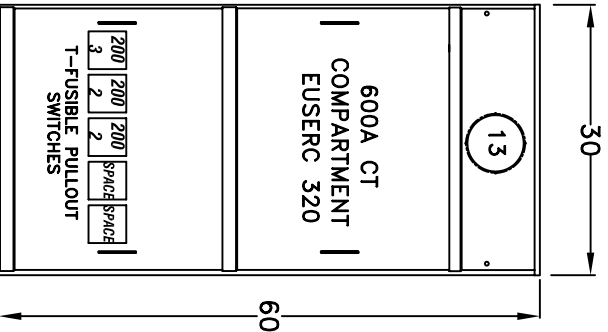

JOB ADDRESS: -

DATE:

CONTRACTOR:

DISTRIBUTOR:

P.O. NUMBER:

SVE S.O. #:

VOLTAGE: 240/120V DELTA 3PH/4W 600AMP

UTILITY:

AIC: 100kAIC

*underground pull sections may be field installed either left or right
 meter sections may be field installed in any position*

WALL MT
 OVERHEAD FEED

OHSVWCTML600-13D