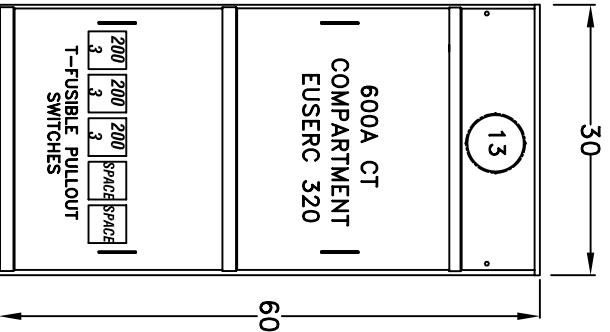

*ANSI 61 LIGHT GREY POWDER COATED FINISH

JOB ADDRESS: -

-

CONTRACTOR:

DISTRIBUTOR:

P.O. NUMBER:

SVE S.O. #:

VOLTAGE: 240/120V DELTA 3PH/4W 600AMP

DATE:

UTILITY:

AIC: 100KAIC

*underground pull sections may be field installed either left or right
meter sections may be field installed in any position*

WALL MT
OVERHEAD FEED

OHSVWCTML600-13D