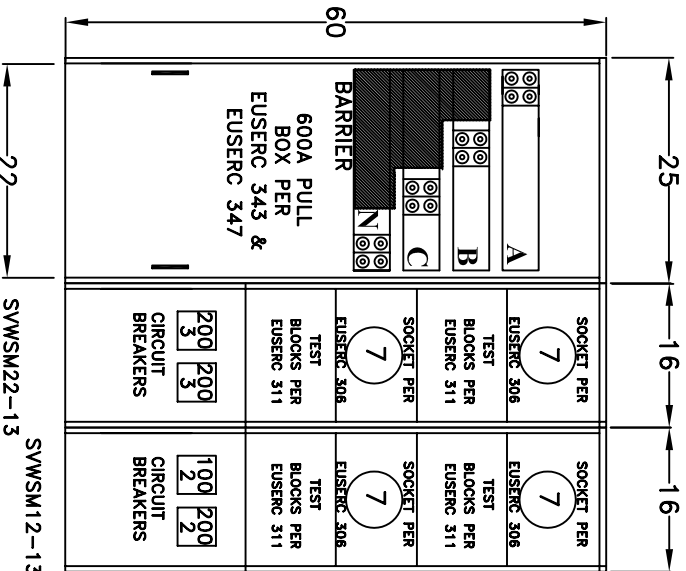

JOB ADDRESS: -

DATE:

CONTRACTOR:

DISTRIBUTOR:

P.O. NUMBER:

SVE S.O. #:

VOLTAGE: 240/120V DELTA 3PH/4W 600AMP

UTILITY:

AIC: Determined by disconnects

*underground pull sections may be field installed either left or right
 meter sections may be field installed in any position*

WALL MT UNDERGROUND FEED

SVPB600-13

SWWSM22-13 SWWSM12-13