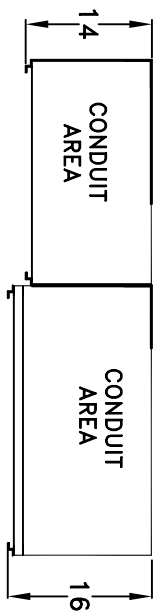

JOB ADDRESS: -

DATE:

CONTRACTOR:

DISTRIBUTOR:

P.O. NUMBER:

SVE S.O. #:

VOLTAGE: 240/120V DELTA 3PH/4W 600AMP

UTILITY:
AIC: 100KAIC

*underground pull sections may be field installed either left or right
 meter sections may be field installed in any position*

WALL MT
UNDERGROUND FEED

SVPB600-13
SVWCTML600-13D