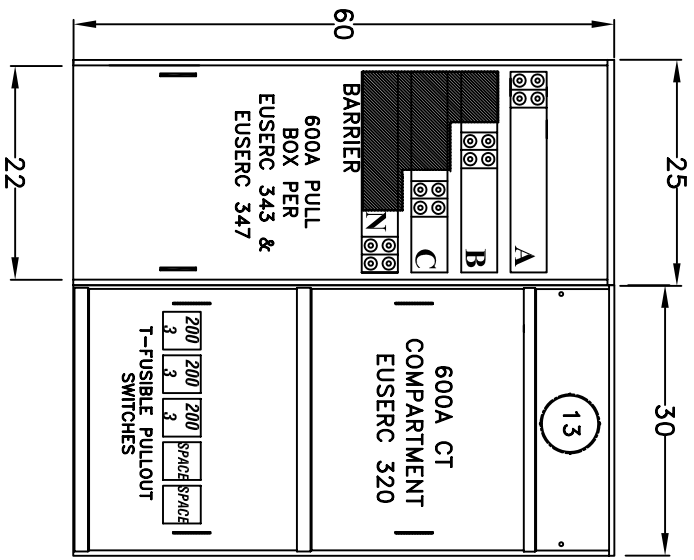

JOB ADDRESS: -

DATE:

CONTRACTOR:

DISTRIBUTOR:

P.O. NUMBER:

SVE S.O. #:

VOLTAGE: 240/120V DELTA 3PH/4W 600AMP

UTILITY:
AIC: 100KAIC

*underground pull sections may be field installed either left or right
 meter sections may be field installed in any position*

WALL MT
UNDERGROUND FEED

SVPB600-13
SVWCTML600-13D