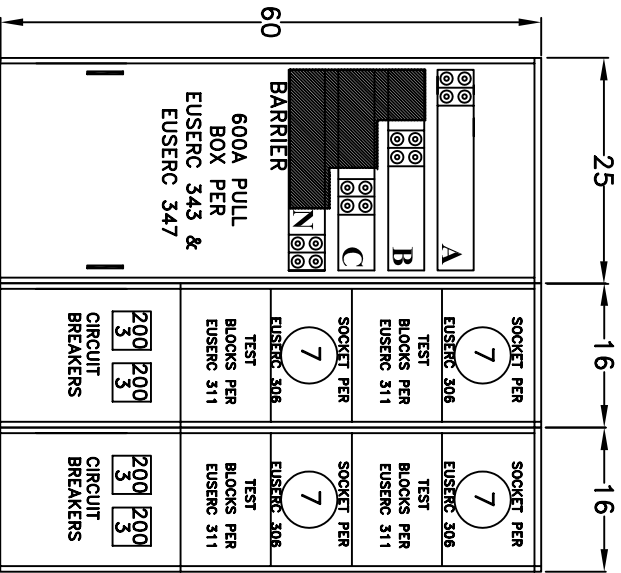

JOB ADDRESS: -

DATE:

CONTRACTOR:

DISTRIBUTOR:

P.O. NUMBER:

SVE S.O. #:

VOLTAGE: 240/120V DELTA 3PH/4W 600AMP

UTILITY:

AIC: Determined by disconnects

*underground pull sections may be field installed either left or right
 meter sections may be field installed in any position*

WALL MT
 UNDERGROUND FEED

SVPB600-13

SWWSM22-13