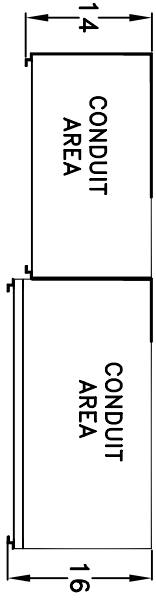

JOB ADDRESS: -

DATE:

CONTRACTOR:

DISTRIBUTOR:

P.O. NUMBER:

SVE S.O. #:

VOLTAGE: 208/120V 3PH/4W

UTILITY:

AIC: 100k (Determined by disconnects)

*underground pull sections may be field installed either left or right
 meter sections may be field installed in any position*

WALL MT
 UNDERGROUND FEED

SVPB600-3 SWCTML600-3D