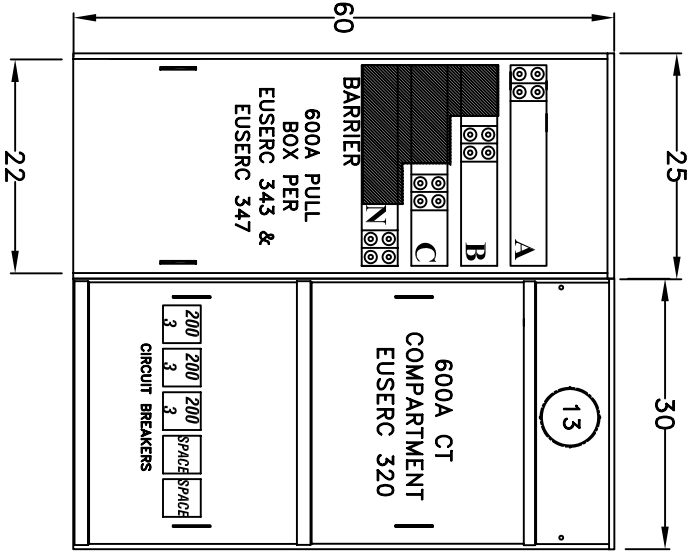

JOB ADDRESS: -

DATE:

CONTRACTOR:

DISTRIBUTOR:

P.O. NUMBER:

SVE S.O. #:

VOLTAGE: 208/120V 3PH/4W

UTILITY:

AIC: 100k (Determined by disconnects)

*underground pull sections may be field installed either left or right
 meter sections may be field installed in any position*

WALL MT
 UNDERGROUND FEED

SVPB600-3 SWCTML600-3D