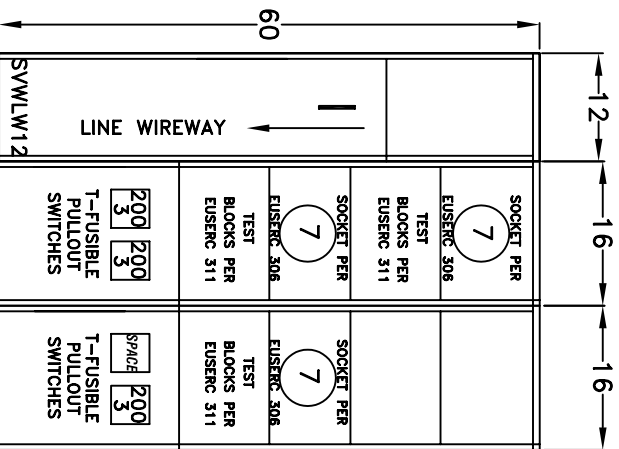

JOB ADDRESS: -

DATE:

CONTRACTOR:

DISTRIBUTOR:

P.O. NUMBER:

SVE S.O. #:

VOLTAGE: 208/120V 3PH/4W

UTILITY:

AIC: 100KAIC

*underground pull sections may be field installed either left or right
 meter sections may be field installed in any position*

WALL MT
 OVERHEAD FEED
 OVERHEAD LOADS

SVWSM22-3

SVWSM02-3