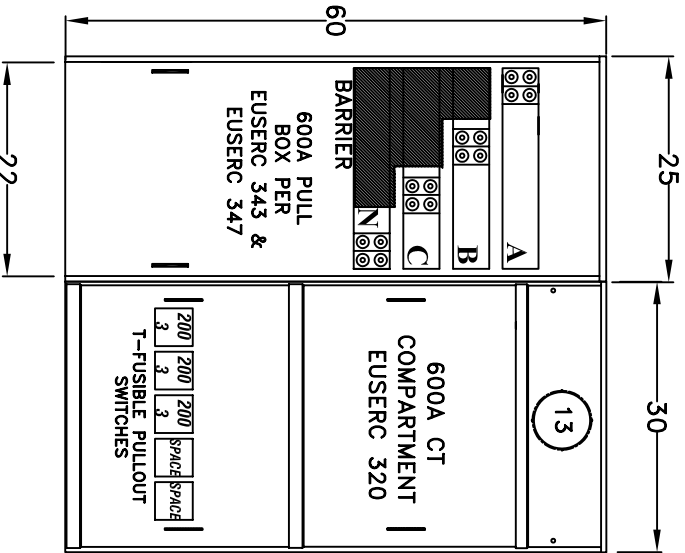

JOB ADDRESS: -

DATE:

CONTRACTOR:

DISTRIBUTOR:

P.O. NUMBER:

SVE S.O. #:

VOLTAGE: 208/120V 3PH/4W

UTILITY:

AIC: 100KAIC

*underground pull sections may be field installed either left or right
 meter sections may be field installed in any position*

WALL MT
 UNDERGROUND FEED

SVPB600-3

SWCTML600-3D