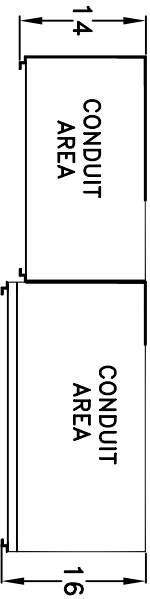

JOB ADDRESS: -

DATE:

CONTRACTOR:

DISTRIBUTOR:

P.O. NUMBER:

SVE S.O. #:

VOLTAGE: 208/120V 3PH/4W

UTILITY:

AIC: 100KAIC

*underground pull sections may be field installed either left or right
 meter sections may be field installed in any position*

WALL MT
 UNDERGROUND FEED

SVPB600-3

SWCTML600-3D