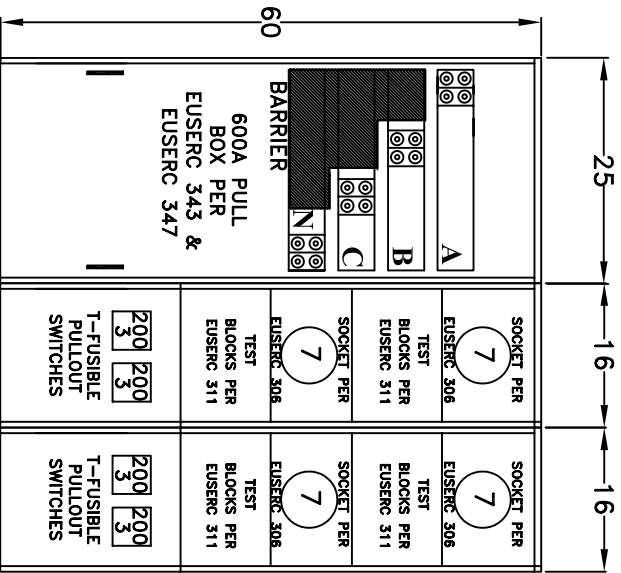

JOB ADDRESS: -

DATE:

CONTRACTOR:

DISTRIBUTOR:

P.O. NUMBER:

SVE S.O. #:

VOLTAGE: 208/120V 3PH/4W

UTILITY:

AIC: 100K

*underground pull sections may be field installed either left or right
 meter sections may be field installed in any position*

WALL MT
 UNDERGROUND FEED

SWSM22-3
 SWSM22-3
 SVPB600-3