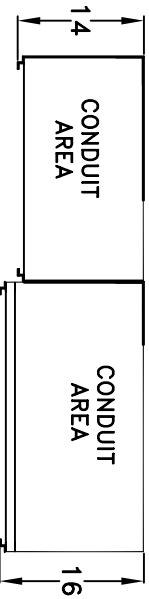

JOB ADDRESS: -

DATE:

CONTRACTOR:

DISTRIBUTOR:

P.O. NUMBER:

SVE S.O. #:

VOLTAGE: 208/120V 3PH/4W

UTILITY:

AIC: 100KAIC

*underground pull sections may be field installed either left or right
 meter sections may be field installed in any position*

WALL MT
 UNDERGROUND FEED

SVPB600-3

SWCTML600-3D