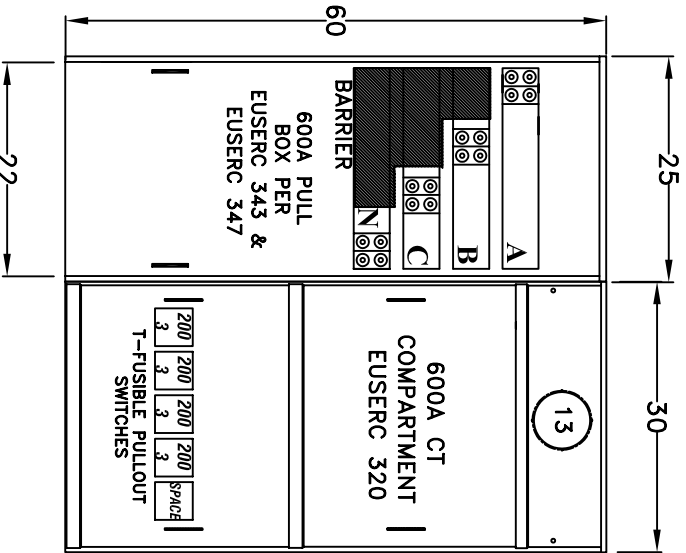

JOB ADDRESS: -

DATE:

CONTRACTOR:

DISTRIBUTOR:

P.O. NUMBER:

SVE S.O. #:

VOLTAGE: 208/120V 3PH/4W

UTILITY:

AIC: 100KAIC

*underground pull sections may be field installed either left or right
 meter sections may be field installed in any position*

WALL MT
 UNDERGROUND FEED

SVPB600-3

SWCTML600-3D