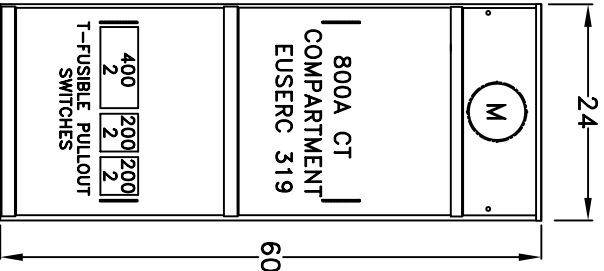

AIC: 100KAIC

*underground pull sections may be field installed either left or right
 meter sections may be field installed in any position*

WALL MT
 OVERHEAD FEED