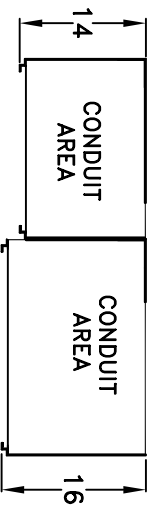

JOB ADDRESS: -

DATE:

CONTRACTOR:

DISTRIBUTOR:

P.O. NUMBER:

SVE S.O. #:

VOLTAGE: 120/240V 1PH/3W

UTILITY:

AIC: 100KAIC

*underground pull sections may be field installed either left or right
 meter sections may be field installed in any position*

SVPB800-1

SVWCTML800-1D

WALL MT
 UNDERGROUND FEED