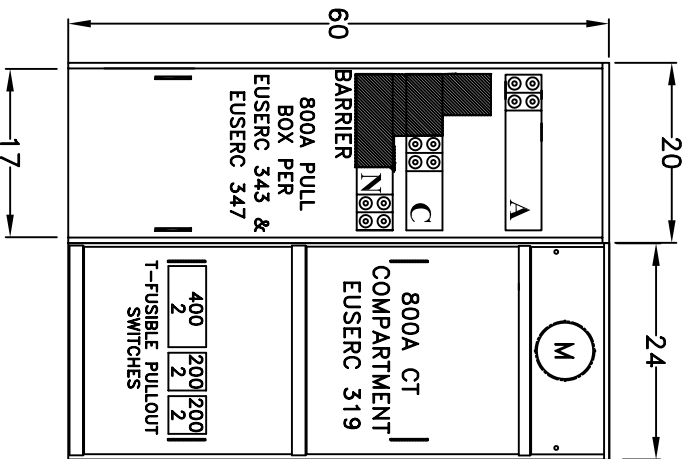

AIC: 100KAIC

*underground pull sections may be field installed either left or right
 meter sections may be field installed in any position*

SVPB800-1

SVWCTML800-1D

WALL MT
 UNDERGROUND FEED