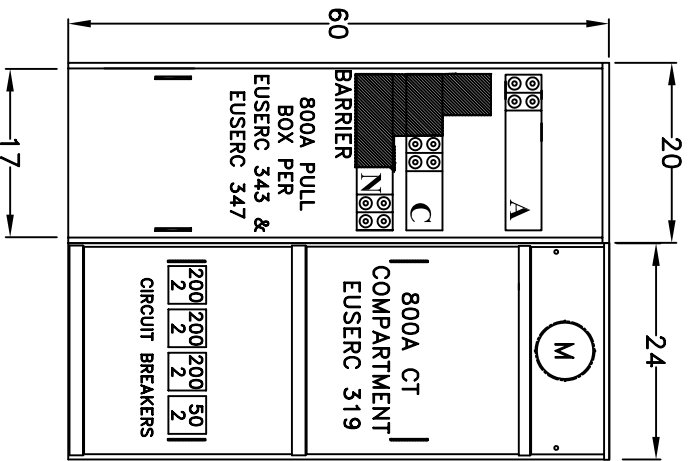

AIC: 100K (Determined by disconnects)

*underground pull sections may be field installed either left or right
 meter sections may be field installed in any position*

WALL MT
 UNDERGROUND FEED

SVPB800-1

SVWCTML800-1D