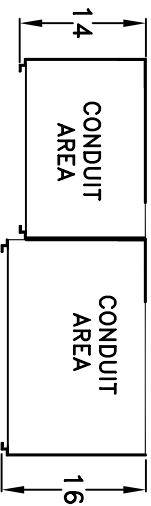

JOB ADDRESS: -

DATE:

CONTRACTOR:

DISTRIBUTOR:

P.O. NUMBER:

SYE S.O. #:

VOLTAGE: 120/240V 1PH/3W

UTILITY:

AIC: 100K (Determined by disconnects)

*underground pull sections may be field installed either left or right
 meter sections may be field installed in any position*

WALL MT
 UNDERGROUND FEED

SVPB800-1

SVWCTML800-1D