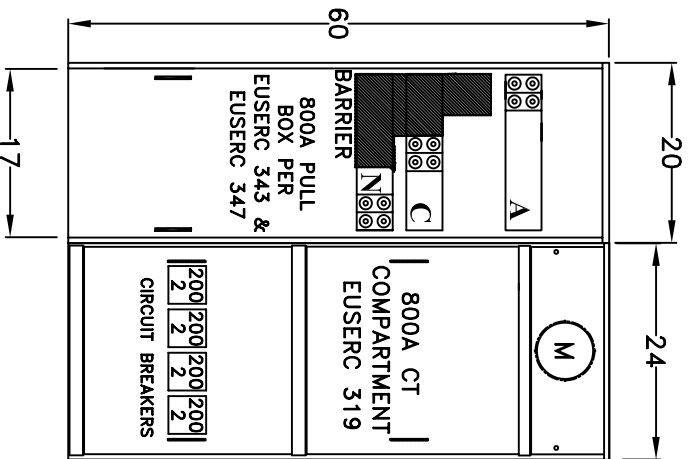

AIC: 100K (Determined by disconnects)

*underground pull sections may be field installed either left or right
 meter sections may be field installed in any position*

WALL MT
 UNDERGROUND FEED

SVPB800-1

SVWCTML800-1D