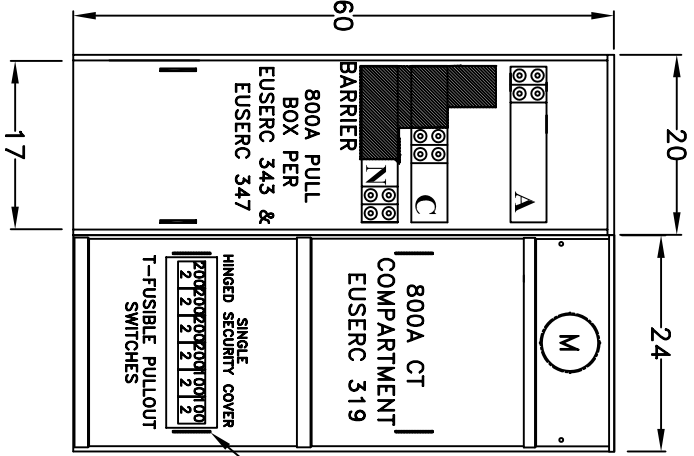

AIC: 100KAIC

*underground pull sections may be field installed either left or right
 meter sections may be field installed in any position*

NOTES:
 CUSTOM UNIT WITH 6-2POLE DISCONNECTS
 ONE HINGED SECURITY COVER OVER PULLOUTS