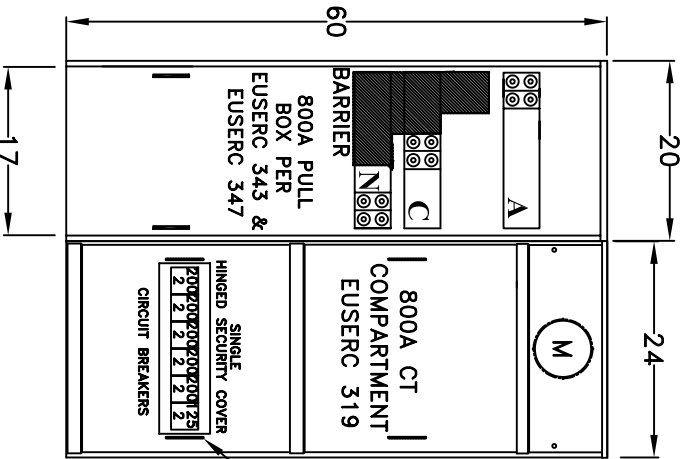

AIC: 100K (Determined by disconnects)

*underground pull sections may be field installed either left or right
 meter sections may be field installed in any position*

NOTES:
 CUSTOM UNIT WITH 6-2POLE DISCONNECTS
 ONE HINGED SECURITY COVER OVER PULLOUTS