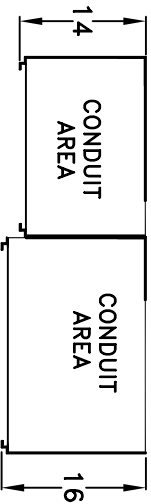

JOB ADDRESS: -

DATE:

CONTRACTOR:

DISTRIBUTOR:

P.O. NUMBER:

SYE S.O. #:

VOLTAGE: 120/240V 1PH/3W

UTILITY:

AIC: 100K (Determined by disconnects)

*underground pull sections may be field installed either left or right
 meter sections may be field installed in any position*

NOTES:
 CUSTOM UNIT WITH 6-2POLE DISCONNECTS
 ONE HINGED SECURITY COVER OVER PULLOUTS