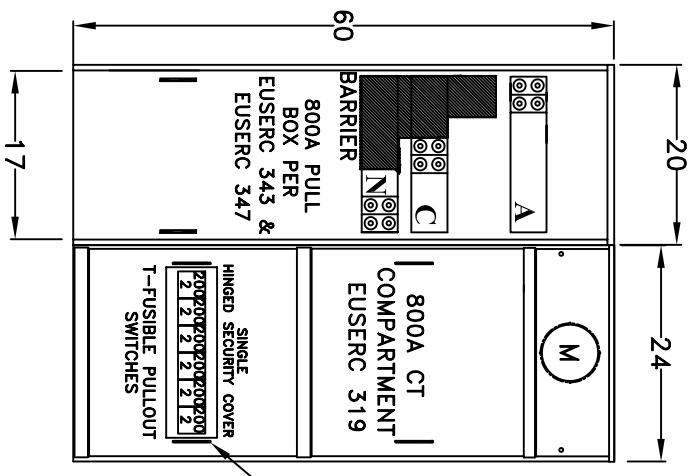

AIC: 100KAIC

*underground pull sections may be field installed either left or right
 meter sections may be field installed in any position*

NOTES:
 CUSTOM UNIT WITH 6-2POLE DISCONNECTS
 ONE HINGED SECURITY COVER OVER PULLOUTS