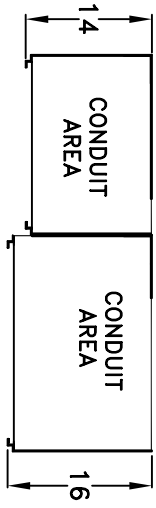

JOB ADDRESS: -

DATE:

CONTRACTOR:

DISTRIBUTOR:

P.O. NUMBER:

SVE S.O. #:

VOLTAGE: 120/240V 1PH/3W

UTILITY:

AIC: 100KAIC

*underground pull sections may be field installed either left or right
 meter sections may be field installed in any position*

NOTES:
 CUSTOM UNIT WITH 6-2POLE DISCONNECTS
 ONE HINGED SECURITY COVER OVER PULLOUTS