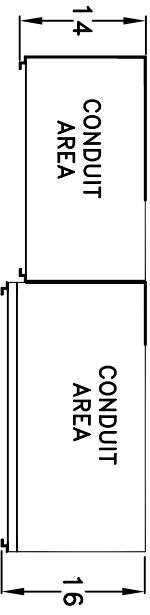

JOB ADDRESS: -

DATE:

CONTRACTOR:

DISTRIBUTOR:

P.O. NUMBER:

SVE S.O. #:

VOLTAGE: 240/120V 3PH/4W

UTILITY:

AIC: 100KAIC

*underground pull sections may be field installed either left or right
 meter sections may be field installed in any position*

WALL MT
 UNDERGROUND FEED

SVPB800-13 SVWCTML800-13D