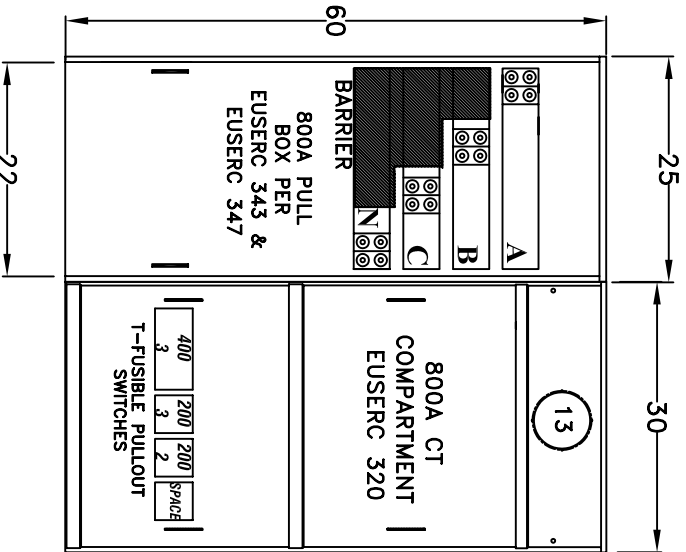

AIC: 100KAIC

*underground pull sections may be field installed either left or right
 meter sections may be field installed in any position*

WALL MT
 UNDERGROUND FEED

SVPB800-13 SVWCTML800-13D