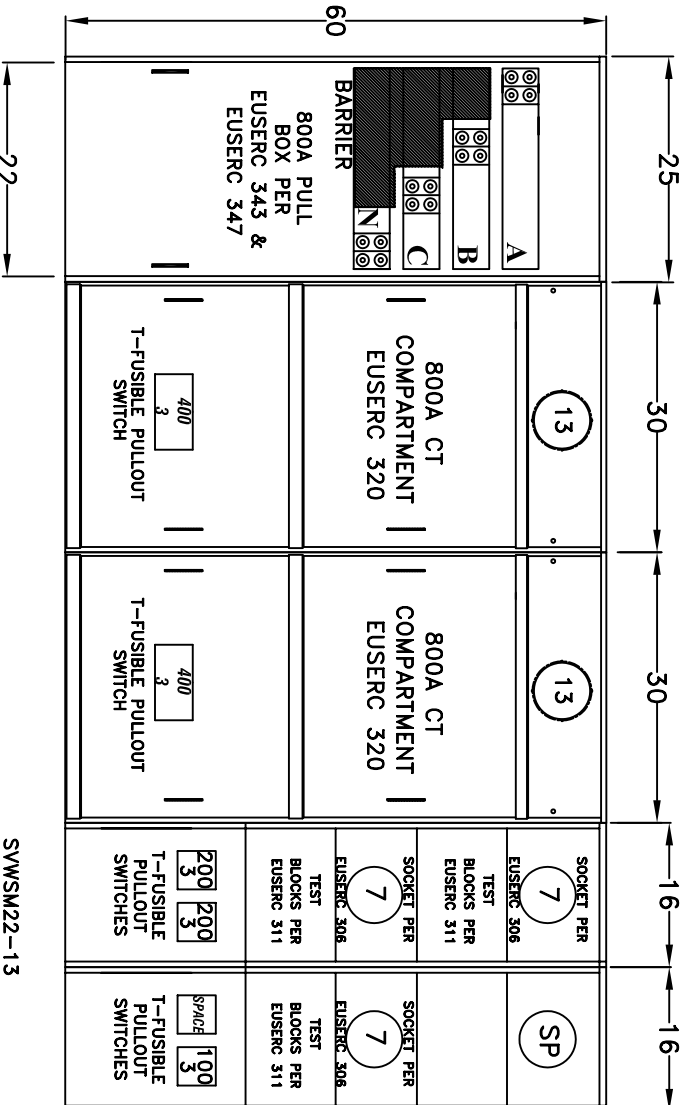

JOB ADDRESS: -

DATE:

CONTRACTOR:

DISTRIBUTOR:
 P.O. NUMBER:
 SVE S.O. #:
 VOLTAGE: 240/120V 3PH/4W

UTILITY:
 AIC: 100KAIC

*underground pull sections may be field installed either left or right
 meter sections may be field installed in any position*