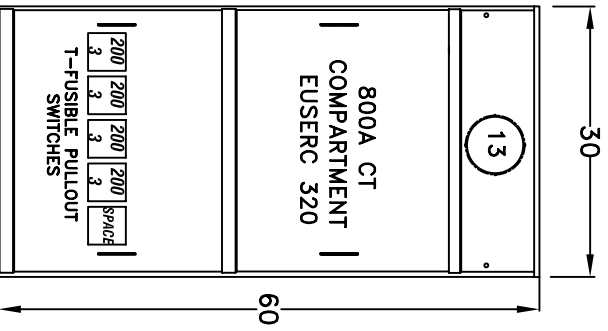

*ANSI 61 LIGHT GREY POWDER COATED FINISH

JOB ADDRESS: -

-

CONTRACTOR:

DISTRIBUTOR:

P.O. NUMBER:

SVE S.O. #:

VOLTAGE: 240/120V DELTA 3PH/4W

DATE:

UTILITY:

AIC: 100KAIC

*underground pull sections may be field installed either left or right
meter sections may be field installed in any position*

WALL MT
OVERHEAD FEED

SVWCTML800-13D